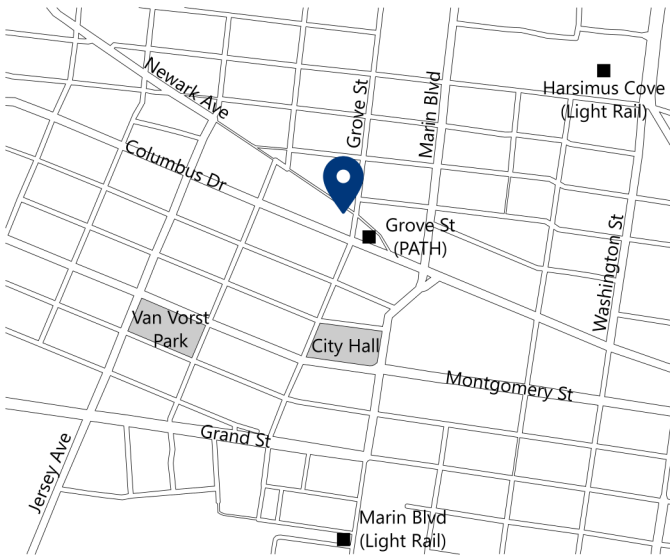

### Visit Us:

By **Car** - Visit our website for parking information

By **PATH** - Located by Grove Street Station

By **Light Rail** - Short walk from Harsimus Cove or Marin Blvd

121 Newark Avenue  
Suite 500  
Jersey City, NJ 07302

## About Us

Jersey City Oral Surgery & Dental Implant Center is a state-of-the-art oral and maxillofacial surgery practice conveniently located in the heart of downtown Jersey City.

Our premier facilities and technology allow us to offer our patients everything from ultra-low dose radiation CT scans (3D X-rays) to digitally planned precise surgical treatments, all while focusing on maximizing comfort.

## Visit Us:

By **Car** - Visit our website for parking information

By **PATH** - Located by Grove Street Station

By **Light Rail** - Short walk from Harsimus Cove or Marin Blvd